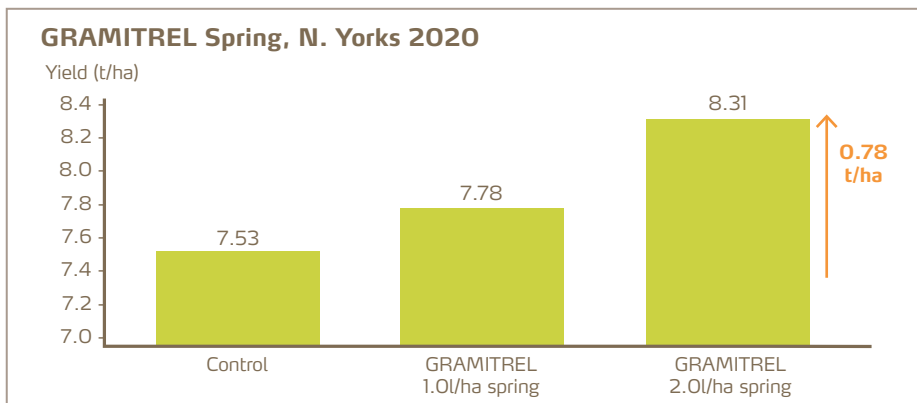

## Knowledge grows

# Maximise momentum throughout the spring by applying YaraVita GRAMITREL

### YaraVita GRAMITREL

- 0.78t/ha extra yield in 2020 trial
- Trials from 2015-2020 show a yield benefit across all treatments
- The best returns from the spring applications came from 2 l/ha @ T1 (GS 30/31)
- Spring YaraVita GRAMITREL supplies the key micronutrients to meet the nutrient demands during this rapid growth and development phase
- A crop specific product that brings simplicity and compatibility to your spring workload

At stem extension (GS30-31) - apply YaraVita Gramitrel @ 2 l/ha for improved yields and a healthy crop

Yara UK Limited, Harvest House, Europarc, Grimsby, N. E. Lincolnshire DN37 9TZ

@Yara\_UK

Yara UK

01472 889250