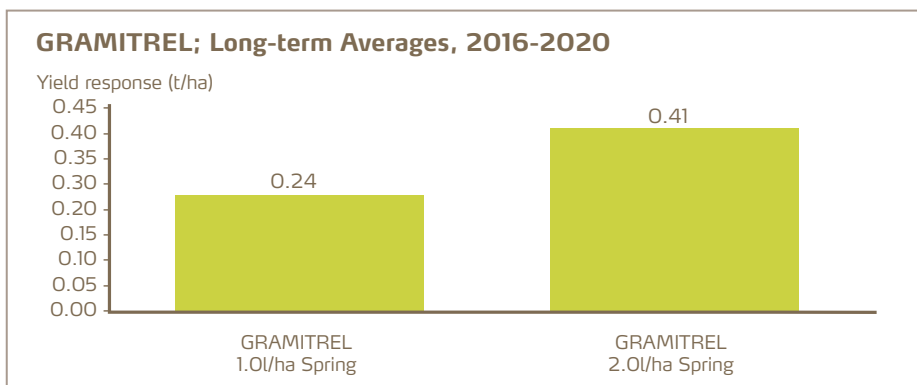

## Knowledge grows

# Maximise momentum throughout the spring by applying YaraVita GRAMITREL

### YaraVita GRAMITREL

- 0.78t/ha extra yield in 2020 trial
- Trials from 2015-2020 show a yield benefit across all treatments
- The best returns from the spring applications came from 2 l/ha @ T1 (GS 30/31)
- Spring YaraVita GRAMITREL supplies the key micronutrients to meet the nutrient demands during this rapid growth and development phase
- A crop specific product that brings simplicity and compatibility to your spring workload